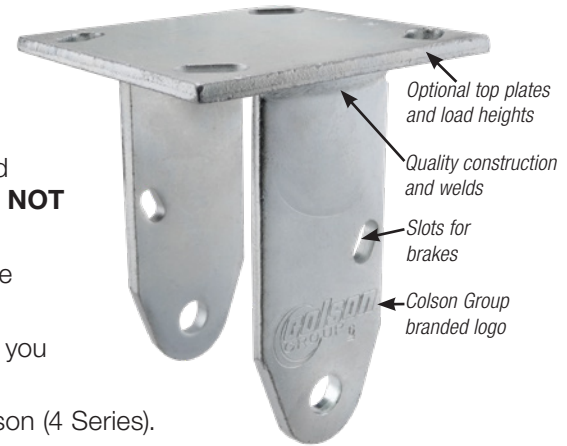

CG-RIGID Caster Product Enhancement

Date: 04/25/2024

To: Colson Group Authorized Distributors

New Product: CG-RIGID Casters for 3", 4", 5", 6" and 8" diameter x 2" wide.

Available for Sale: May 20, 2024

Product Features: The new CG-RIGID casters offer increased versatility and streamlined operations for your business. Assembled caster part numbers will **NOT** change, however the Bill of Material (BOM) changes on August 1, 2024.

- **Improved Braking Control:** Now both Albion and Colson models include optional brakes enhancing safety and maneuverability.
- **Reduced SKUs:** The consolidated design minimizes the number of parts you need to stock, simplifying ordering and inventory management.

Brands/Models Affected: Albion (16 Series, 18 Series and 170 Series); Colson (4 Series). For more information, please refer to the chart on next page.

PB-101D