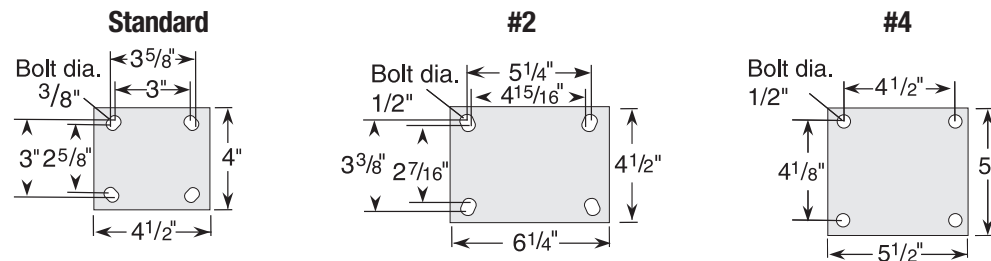

*Fork capacity differs from caster capacity. If the wheel capacity is lower than the fork caster capacity, the overall capacity is limited to the wheel capacity.

Top Plate Codes

Innovative caster solutions from the brands you know and trust! www.colsongroupusa.com • 800-253-0868

ALBION

colson

shepherd
caster corporation

MedCaster

PEMCO