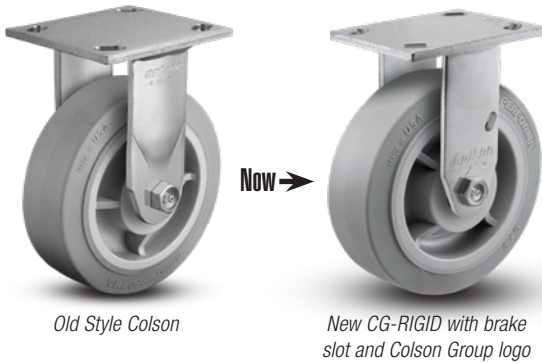

CG-RIGID Caster Product Enhancement

Date: 04/25/2024

To: Colson Group Authorized Distributors

New Product: CG-RIGID Casters for 3", 4", 5", 6" and 8" diameter x 2" wide.

Available for Sale: May 20, 2024

Product Features: The new CG-RIGID casters offer increased versatility and streamlined operations for your business. Assembled caster part numbers will **NOT** change, however the Bill of Material (BOM) changes on August 1, 2024.

- **Improved Braking Control:** Now both Albion and Colson models include optional brakes enhancing safety and maneuverability.
- **Reduced SKUs:** The consolidated design minimizes the number of parts you need to stock, simplifying ordering and inventory management.

Brands/Models Affected: Albion (16 Series, 18 Series and 170 Series); Colson (4 Series). For more information, please refer to the chart on next page.

PB-101D

colson

ALBION

New Rigid Brake Opportunities available for Colson and Albion:

Colson Brake Kits should be used with the new CG-RIGID models if a brakes are desired. Specify **BRK3** and **BRK7**. The 6" Rigid Tech Lock **BRK2** also works (see photos below)

Complete line:

Product Bulletin